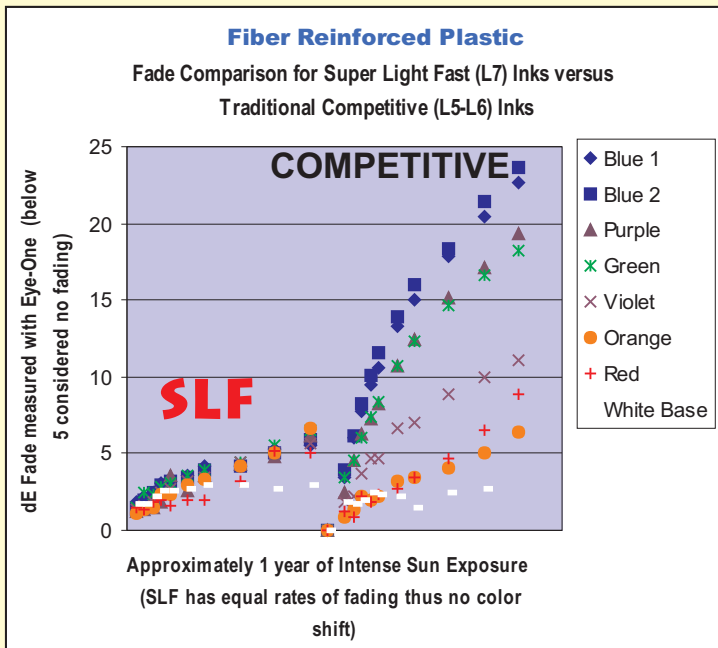

1 Year Accelerated UV Exposure Test Results

Super Light Fast (SLF) inks demonstrates superior UV resistance compared to other traditional sublimation ink.

The data illustrates SLF ink colors fade at the same rate. This means your purples stay purple and greens stay green. No color shift over time.

Stop color shift

Typically, dE of 5 or less is considered to be no fading when observed under normal conditions.

Also, note how close the curves are for the SLF inks. This means more image stability!

DAY TO DAY - JOB TO JOB - YOU CAN RELY ON WESTAR