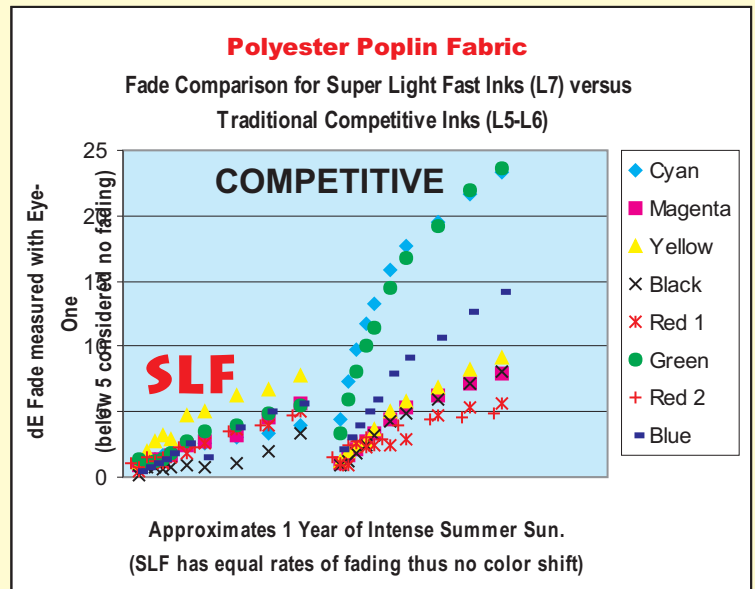

1 Year Accelerated UV Exposure Test Results

Super Light Fast (SLF) inks demonstrates superior UV resistance compared to other traditional sublimation ink.

The data illustrates SLF ink colors fade at the same rate. This means your purples stay purple and greens stay green. No color shift over time.

Stop color shift

Typically, dE of 5 or less is considered to be no fading when observed under normal conditions.

Also, note how close the curves are for the SLF inks. This means more image stability!

DAY TO DAY - JOB TO JOB - YOU CAN RELY ON WESTAR